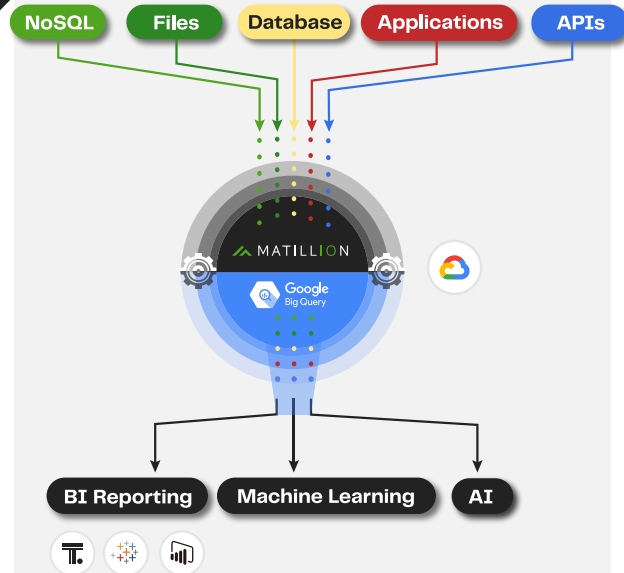

Supercharge your Google BigQuery Cloud Data Warehouse

Democratize data-driven insights with Matillion's cloud native data integration platform

Matillion ETL for Google BigQuery helps data teams get things done faster in the cloud. Unlock the value of your cloud analytics today with low-code data ingestion and transformation on the Google BigQuery platform.

01

Quick and easy setup enables rapid deployment

02

Extensive list of connectors, expandable with Create Your Own Connector feature

03

Visually design data transforms, then share insights with just a few clicks

"Such speed, so easy to learn! I can onboard new staff and have them understanding our data flows very quickly."

Travis Perkins

Matillion and Google BigQuery: Better together

- Supports materialized views
- Create Your Own Connector to extend connector list
- Native push-down integration lets you analyze petabytes of data with zero operational overhead
- Unify data science and data engineering teams

The Matillion difference:

Easy to use

No more antiquated UIs or unwieldy blocks of code. Approachable visual low-code interfaces and powerful under-the-hood customization enable more people to use and transform data across your organization.