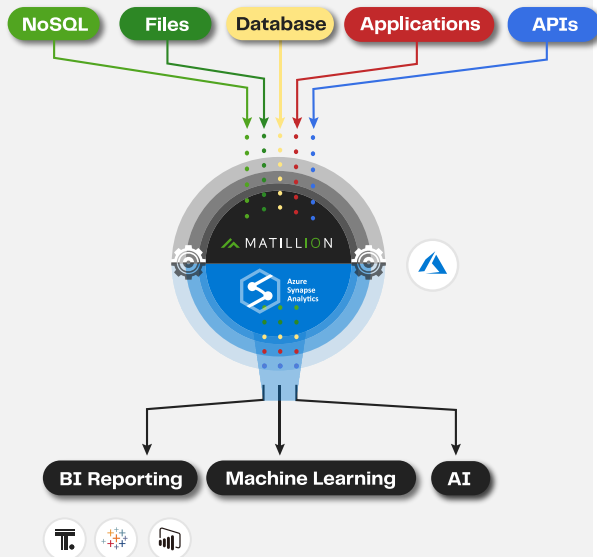

Daniel Yu, Microsoft Azure Data & AI

Matillion ETL for Azure Synapse helps data teams accelerate the journey to a unified cloud analytics platform. Unlock the value of your data cloud faster with low-code data ingestion and transformation on the Azure Synapse Platform.

01

Visually design data transforms for rapid low-code development, while maintaining support for sophisticated custom coded solutions

02

Reduce project development time with a unified experience for developing end-to-end analytics solutions

03

Streamlined data enrichment from a wider range of data sources creates better insights from machine learning models

## Matillion and Azure: Better together

- Flexible compute resource allocation lets you scale up or down
- Create and manage external tables
- Support for split field operations
- Pivot/Unpivot and Transpose tables
- Simplified user security using Azure Active Directory