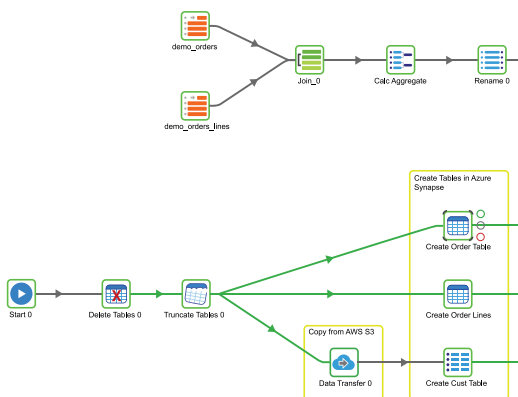

## Get up and **running quickly**

Integrate all your data from all sources into Snowflake Data Cloud, with massive speed and agility, at scale.

### Easy data loading

Intuitive user interface for batch loading and change data capture (CDC) with ability to leverage existing or create new connectors to virtually any source in minutes, legacy or SaaS, from CDPs to apps.

### Utilize the full scale of the cloud

Optimized integration and processing on Snowflake to free up time for more valuable work.

**Orchestrate data flows.**  
From ingestion to consumption, with consistent metadata regardless of underlying infrastructure.