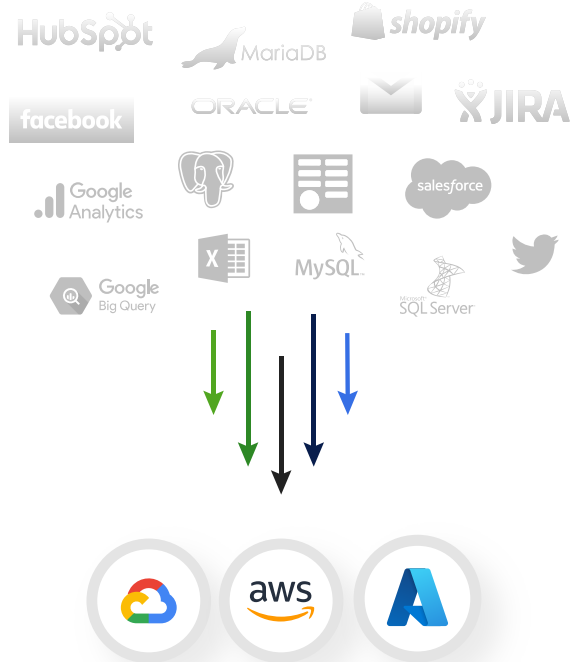

Get **business-ready data in minutes**, for your Data Cloud Accelerate Snowflake adoption with Matillion.

In today's world, the only way to get ahead is to get better data to the business at speed, accelerate the use of that data company-wide, and truly realize the full-value of the cloud fast.

Get up and **running quickly**

Integrate all your data from all sources into Snowflake Data Cloud, with massive speed and agility, at scale.

Easy data loading

Intuitive user interface for batch loading and change data capture (CDC) with ability to leverage existing or create new connectors to virtually any source in minutes, legacy or SaaS, from CDPs to apps.

Realize value fast

Rapidly progress from proof-of-concept to production to ROI.

Utilize the full scale of the cloud

Optimized integration and processing on Snowflake to free up time for more valuable work.

Deliver data ready for the business, **fast**

Get clean, complete data to the business efficiently, ensuring greater consumption and use of data for decisions and operations.

Transform data at speed

Leverage Matillion's low-code/no-code platform for building efficient, high-volume transformations in Snowflake Data Cloud.

Easy to Manage

Schedule, monitor and manage all pipelines in one place.

Save money and scale.

Train more cost-effective resources, letting data engineers perform higher-value work.