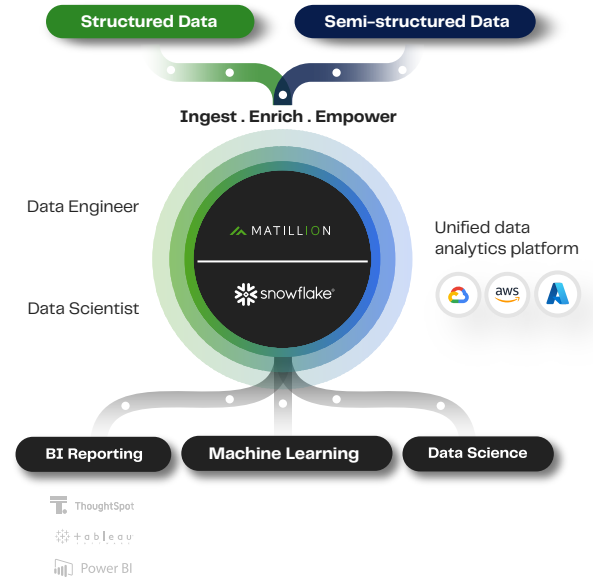

Realize the value of Snowflake Data Cloud faster, with Matillion.

Purpose built for Snowflake

Matillion helps you build out a data and analytics platform that takes full advantage of the speed, performance, and scalability of Snowflake Data Cloud, enabling you to deliver business and analytics-ready data at speed and scale.

- **Snowflake specific support**
  Zero copy clone, alter warehouse, and more, directly from Matillion ETL, plus maximum Snowflake performance.
- **High-end security capabilities**
  Provide advanced deployment options and rights management, leveraging governance.
- **Orchestrate data flows.**
  From ingestion to consumption, with consistent metadata regardless of underlying infrastructure.

Accelerate time-to-value with Matillion's platform

Load Collect data from any source with universal data connectors.	Transform Cleanse and enrich data to create current, correct, complete datasets for every application.	Orchestrate Manage data across its entire lifecycle with consistent metadata regardless of the underlying infrastructure,	Sync Push datasets back out across the business for consumption in the core systems of record.

Data leaders worldwide **rely on Matillion** for **top-tier results**

Process quadrillion rows of data in just **15mins**

Increased processing speed by **5x**

Deliver business results in just **2 days**